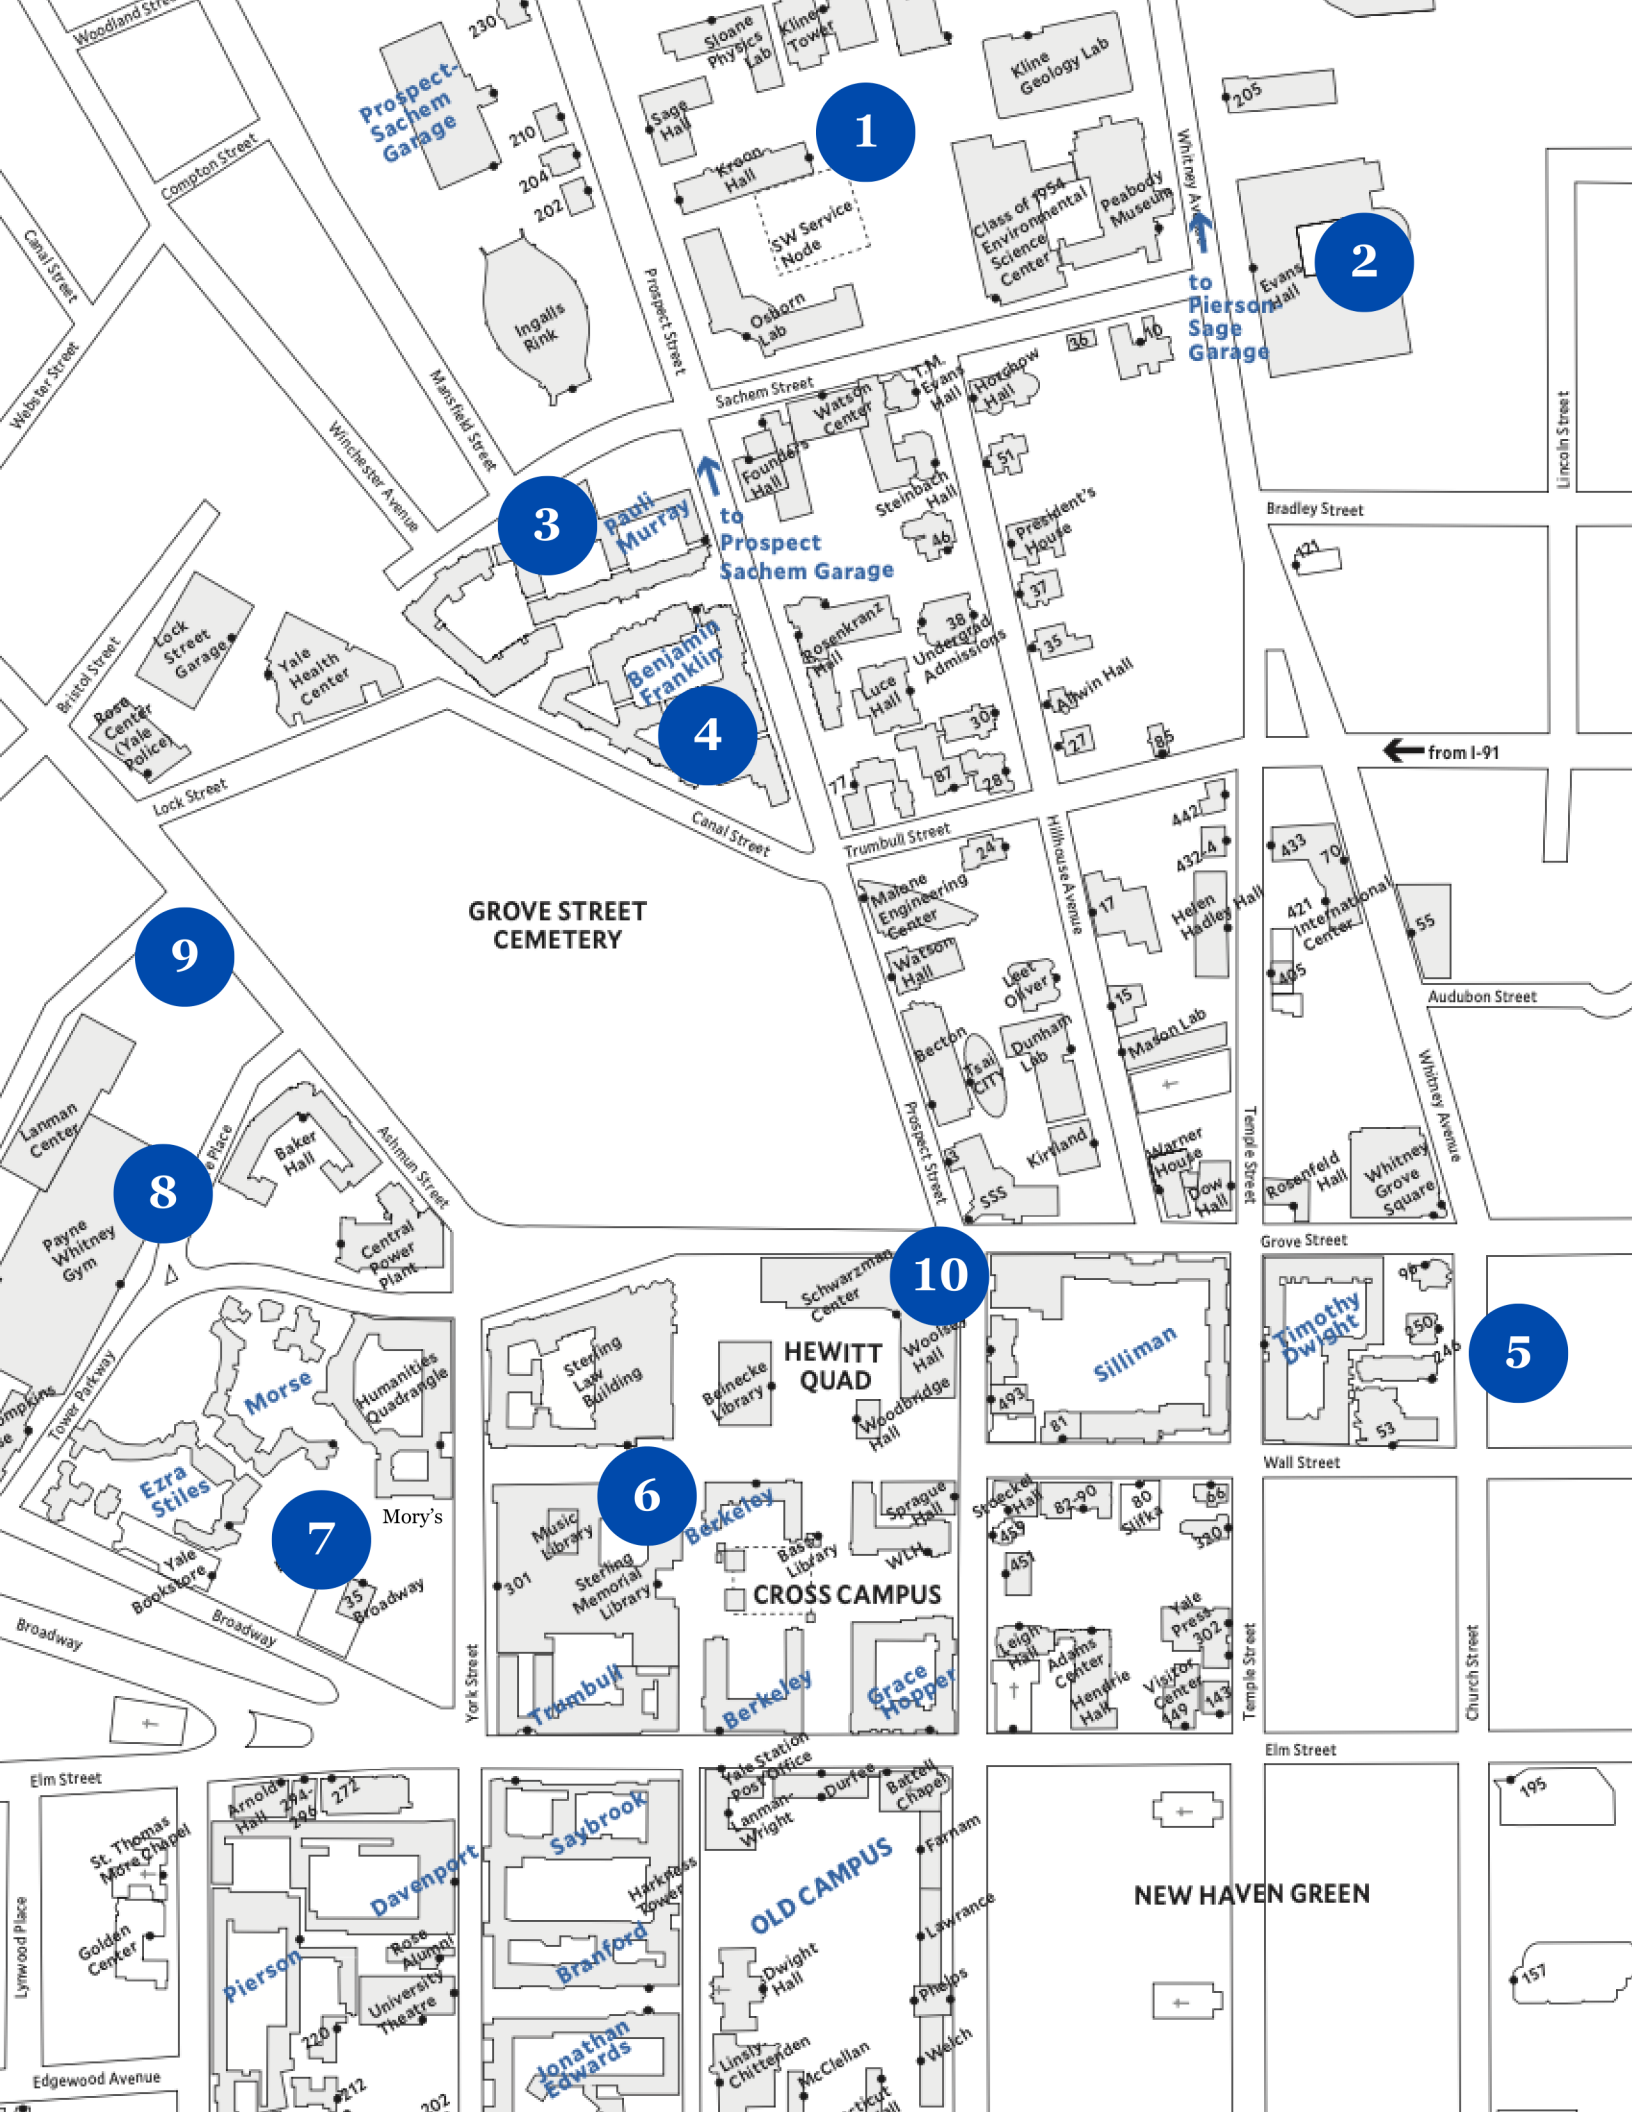

Prospect-Sachem Garage

1

2

to Pierson Sage Garage

3

Patti Murray

to Prospect Sachem Garage

4

Benjamin Franklin

9

GROVE STREET CEMETERY

8

10

HEWITT QUAD

Silliman

5

Timothy Dwight

Morse

6

Berkeley

CROSS CAMPUS

7

Ezra Stiles

Trumbull

Berkeley

Grace Hopper

St. Thomas More Chapel

Pierson

Saybrook

OLD CAMPUS

NEW HAVEN GREEN

Davenport

Branford

Jonathan Edwards

Golden Center

Rose Alumni University Theatre

McClellan

Welch

Edgewood Avenue

Arnold Hall

Lincoln

Phelps

Lynwood Place

220

202

Lawrence

Edgewood Avenue

271

202

Phelps

Edgewood Avenue

271

202

Phelps