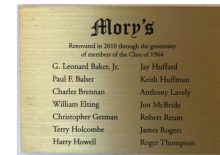

6 Sterling Memorial Library

Class of 1964 Authors Display

Digital Website Archive

<https://web.library.yale.edu/mssa>

Alcove Plaque (Class of 1964)

Lobby Plaque (Chris Getman '64 & Terry Holcombe '64)

7 Swensen Tower (Humanities Quadrangle)